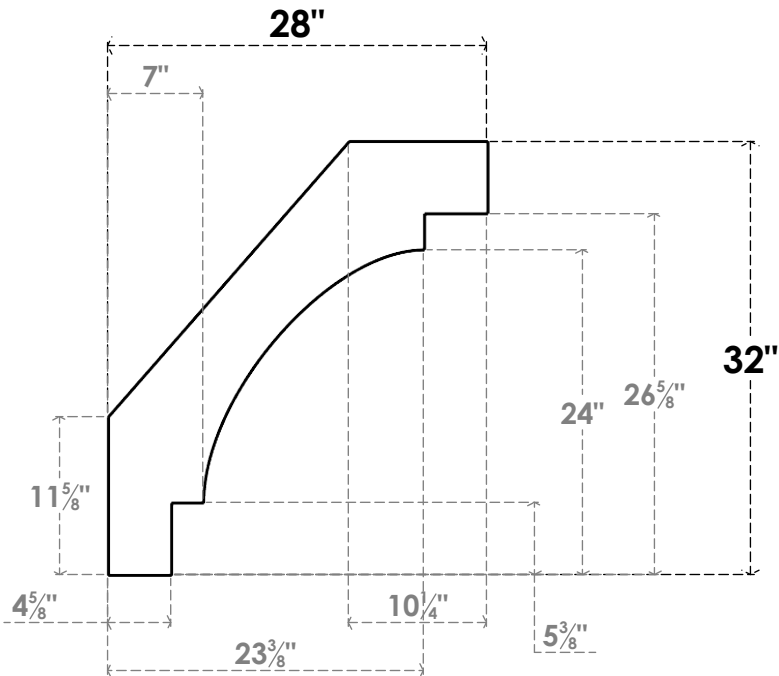

ITEM NUMBER: BRCPC040X28000X32000MRC

4"W X 28"D X 32"H MERCED ARCHITECTURAL GRADE PVC CLOSED KNEE BRACE

SIDE PROFILE

FRONT PROFILE

ISOMETRIC

EKENA MILLWORK
2300 WEST MAIN ST.
CLARKSVILLE, TX 75426
TOLL FREE: 866-607-0453
WWW.EKENAMILLWORK.COM