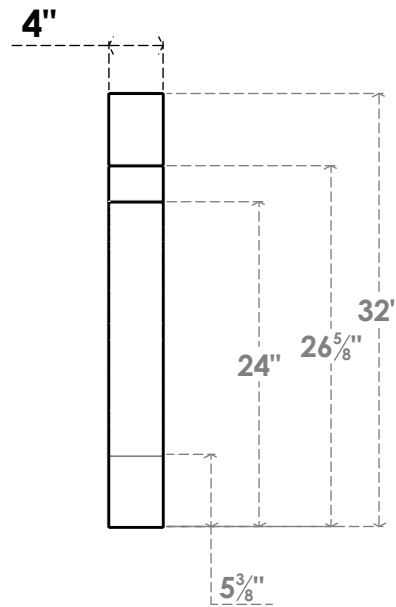

ITEM NUMBER: BRCPC040X28000X32000MRC

4"W X 28"D X 32"H MERCED ARCHITECTURAL GRADE PVC CLOSED KNEE BRACE

SIDE PROFILE

FRONT PROFILE

ISOMETRIC

EKENA MILLWORK
2300 WEST MAIN ST.
CLARKSVILLE, TX 75426
TOLL FREE: 866-607-0453
WWW.EKENAMILLWORK.COM